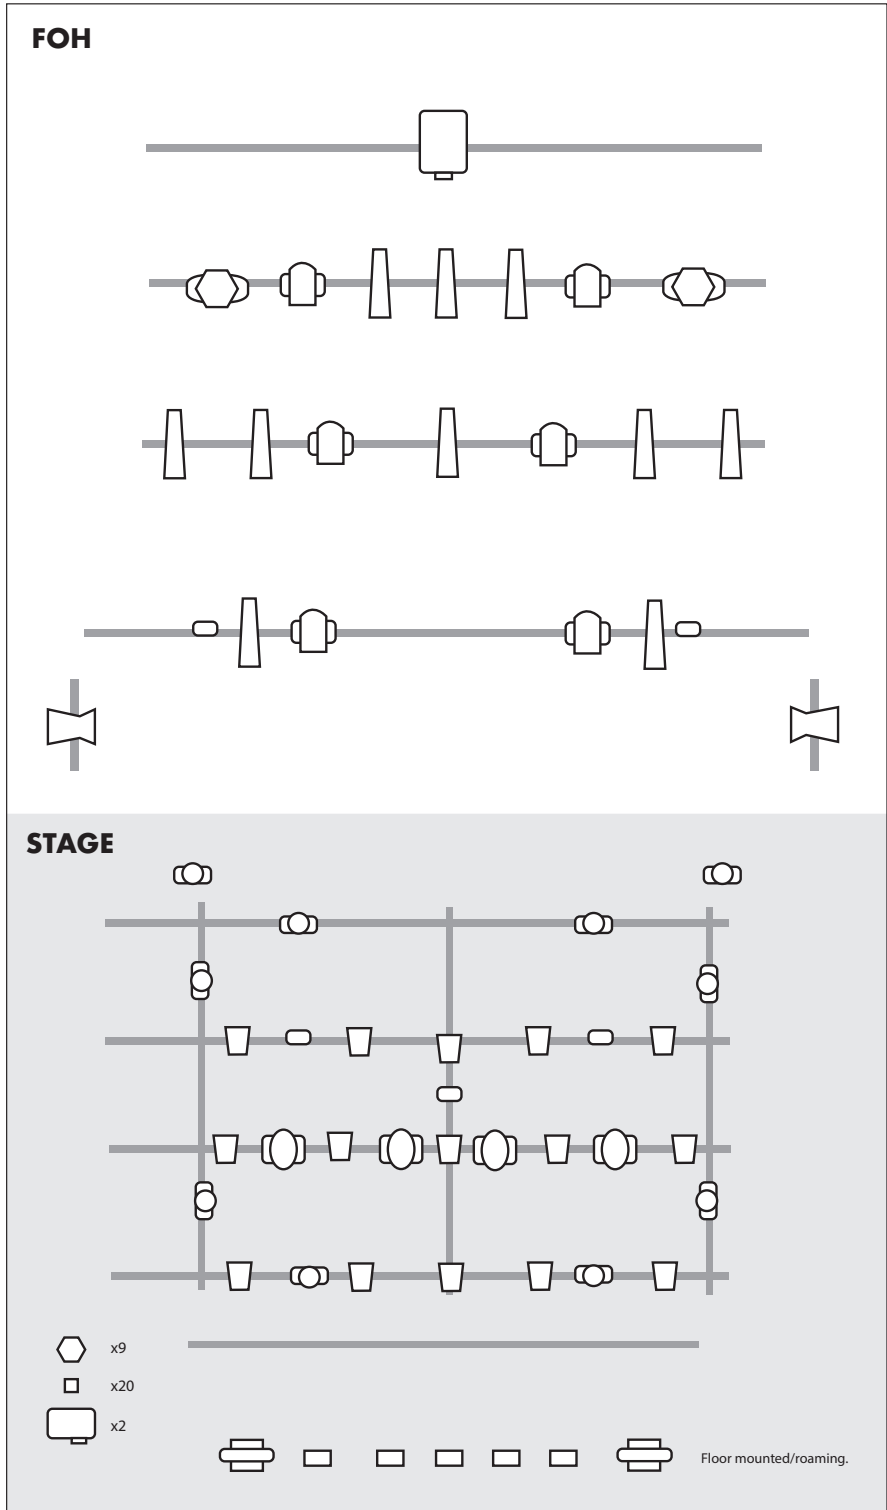

# Lighting Plot

**LIGHT CONSOLE:** ETC Gio @5

**LIGHTING FIXTURES:**

-  Source 4 LED
-  Fuze Wash Z120
-  ZCL 360i
-  Cuepix Blinder 2cell
-  Artiste DaVinci
-  Sniper Pro
-  Rogue R1 FX-B
-  Color Source Par
-  Color Source Cyc
-  E Spot 111
-  Freedom Par Quad4
-  Chauvet Epix Strip

**PROJECTORS:**

-  NEC NC1000C
-  Optoma EH320UST

*Exact fixture positions may vary.*